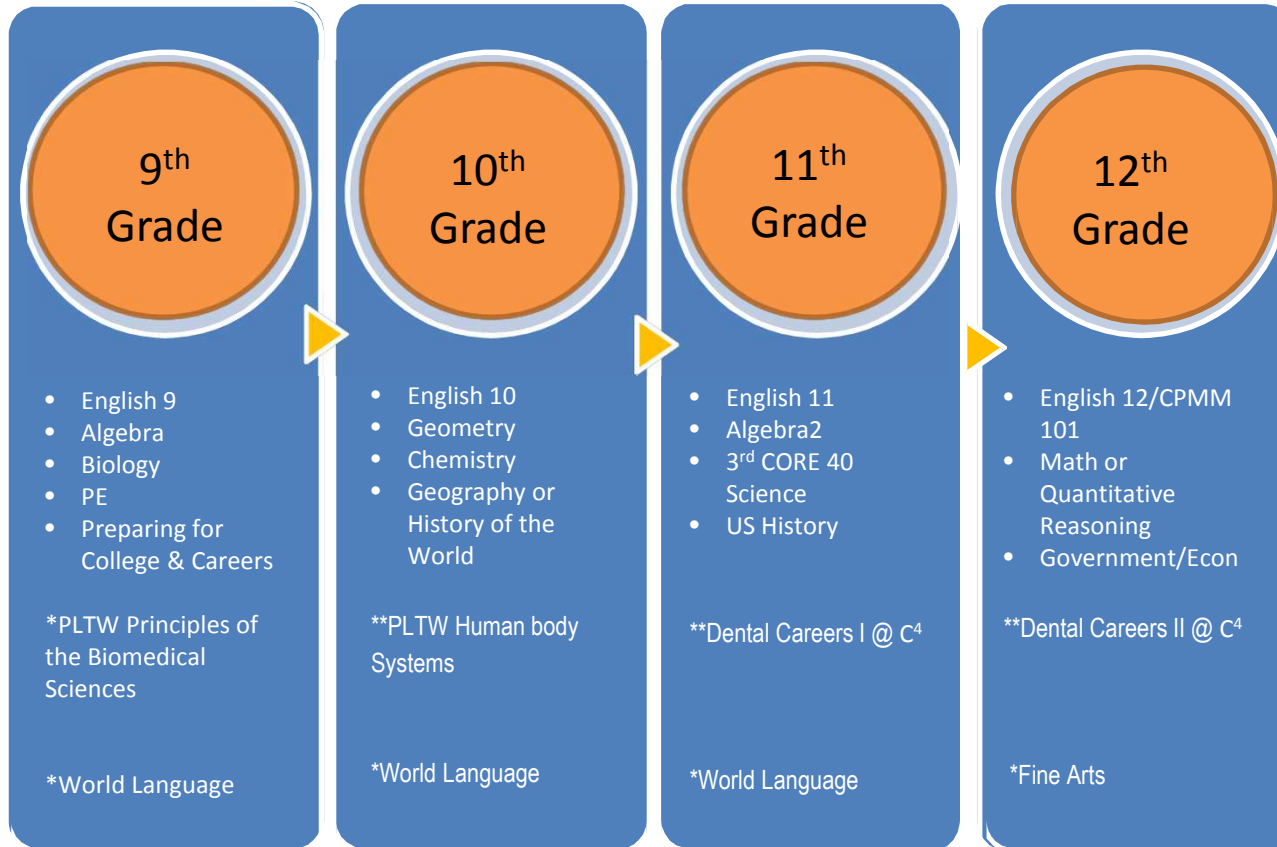

C⁴ Columbus Area Career Connection

Dental Careers Pathway

2014 average annual wage in Indiana: \$36,000-\$79,000
(Average based on Career Technical Education &/or AS, BS Degree)

Job Titles: Dental Assisting, Dental Hygienist, Dentist

Dual Credits Apply To:

Ivy Tech Community College
Associates Degrees
Health Care Specialist Dental Assisting
Healthcare Specialist Dental Hygiene

IUPUC Bachelor Degree:
Dental Hygiene
(Complete at IUPUI)

CORE 40 with Honors High School Graduation Plan

*Denotes AHD

**Denotes Directed Electives THD

Dual Credit Available

Additional C⁴ classes that would enhance employment

PLTW Medical Interventions
PLTW Biomedical Innovation
Medical Terminology